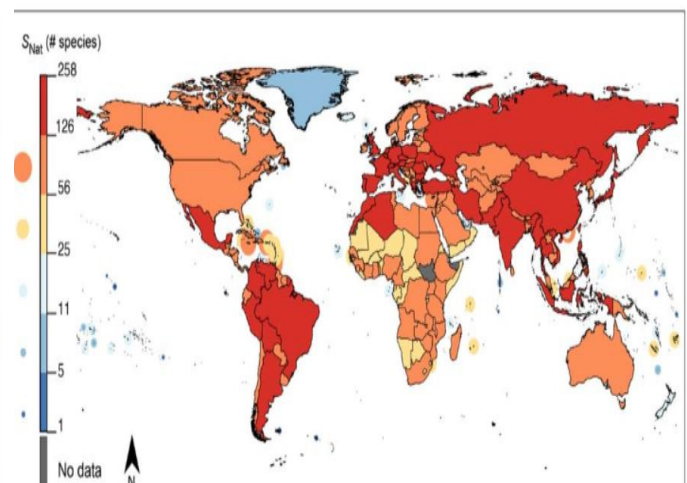

Great Lakes Stress : This map shows the cumulative environmental stress in the Great Lakes from 34 factors, including climate change, invasive species, and coastal development.

Where invasive species are

Where invasive species came from